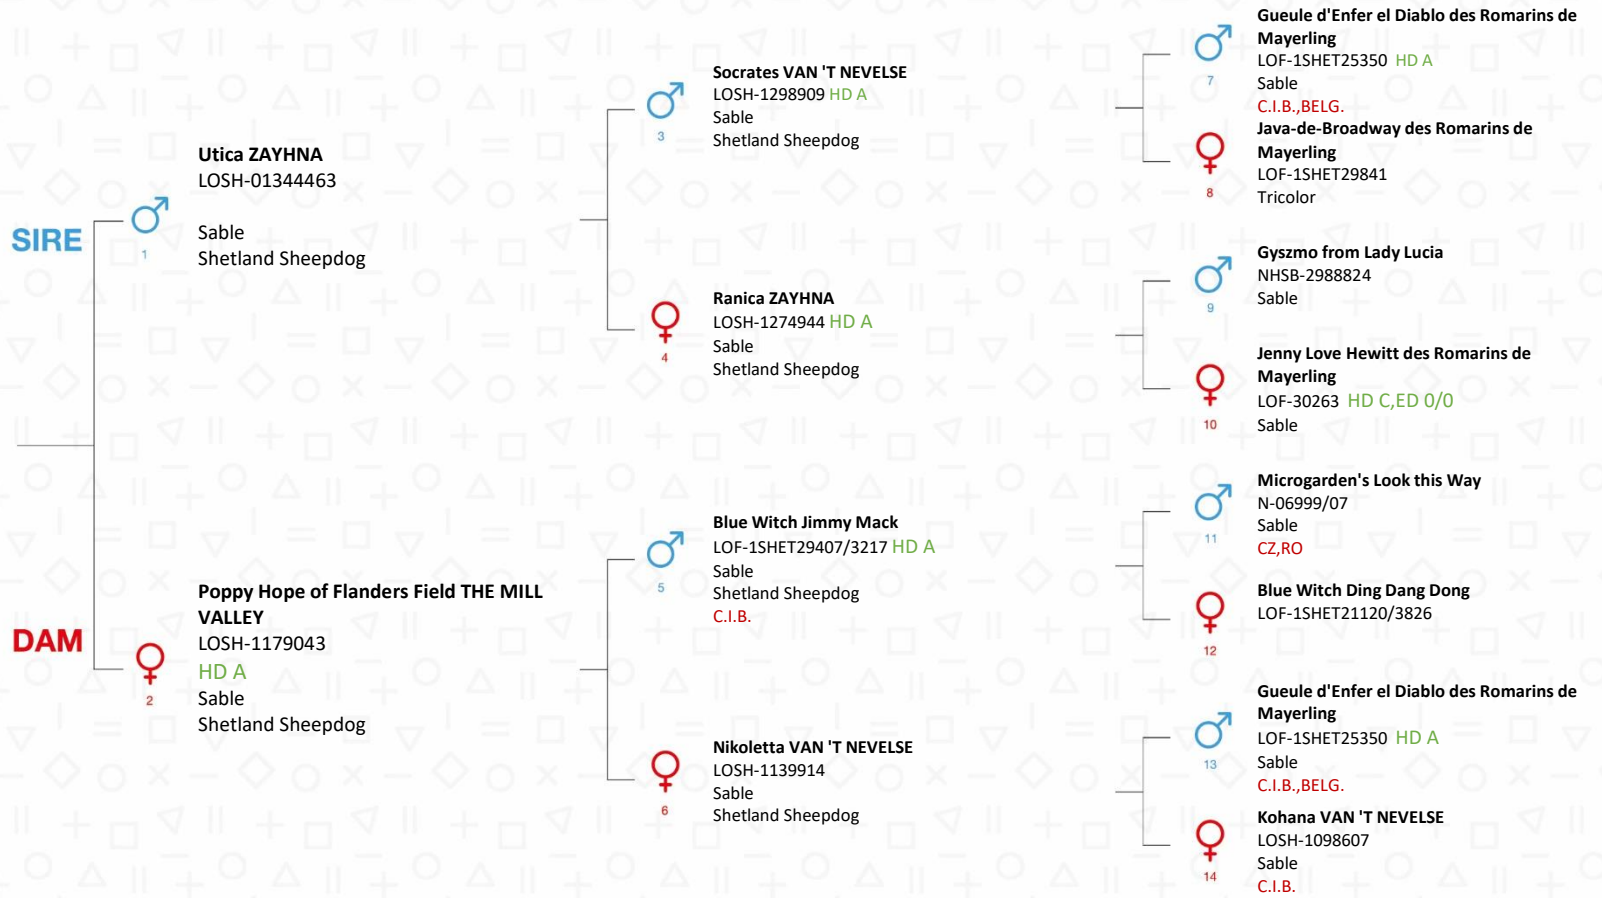

Whitney of ZAYHNA

LOSH : 01376682

Breed: Shetland Sheepdog
 Microchip: 981100006053314
 Color: Sable
 Sex: Female
 Date of birth: 06/09/2023
 Breeder(s): Verbeeke Erik

Owner(s)

Verbeeke Erik 48 Oelegembaan, 2240
 ZANDHOVEN, Belgium