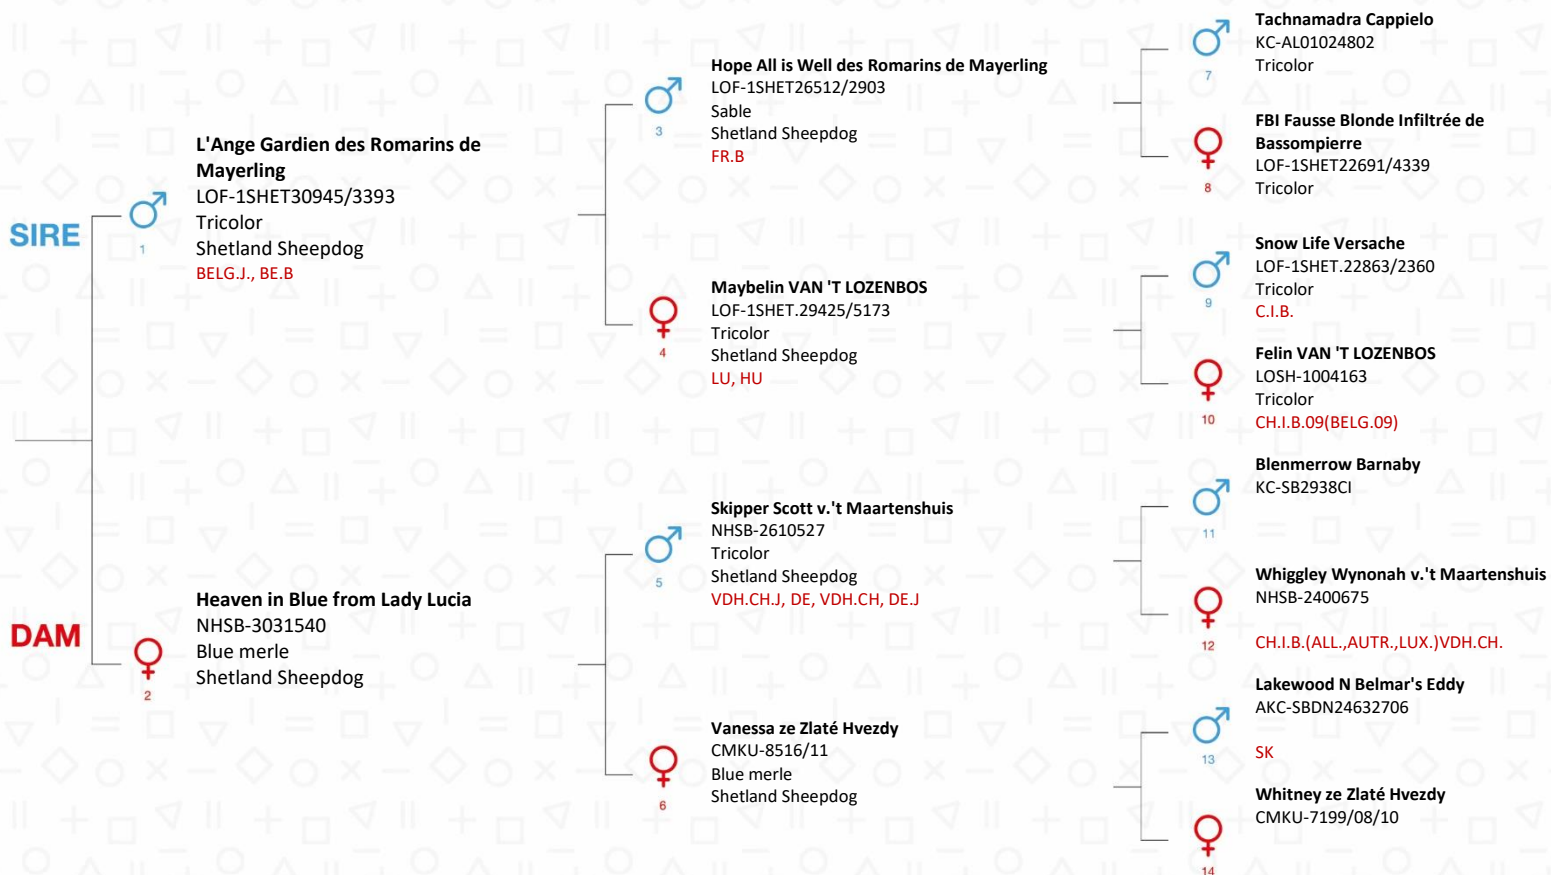

United Star from LITTLE FANTASY

LOSH : 01325916

Breed: Shetland Sheepdog
 Microchip: 945000002415762
 Color: Tricolor
 Sex: Female
 Date of birth: 24/01/2021
 Breeder(s): Van Looy Gerarda, Kerckhofs Luc

Owner(s)

Verbeeke Erik 48 Oelegembaan, 2240 ZANDHOVEN, Belgium

Nature of tail at birth

FULL

Health test(s) of the dog

Certified as accurate on 02/06/2021

Mrs. Viviane Boesmans
 President of the "Belgian Royal Canine Society"

Mr Vercauter Thierry
 General Secretary of the "Belgian Royal Canine Society"

Parents DNA certified

- (1) L'Ange Gardien des Romarins de Mayerling LOF-1SHET30945/3393
- (2) Heaven in Blue from Lady Lucia NHSB-3031540